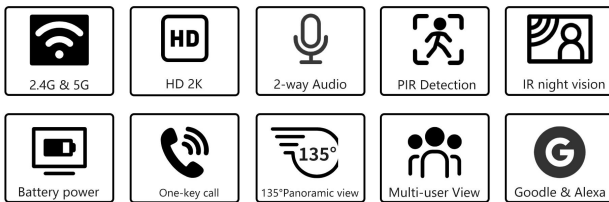

2K WiFi Doorbell

Model: YD-DB2

Features

- HD 2K wireless doorbell with one indoor chime;
- 2.4Ghz & 5Ghz wireless connection, stable and longer transmission distance.
- Motion detection: PIR detection+humanoid filtering+area setting, effective distance of 8 meters
- Night vision distance: The effective illumination distance is about 8 meters
- Battery capacity: 18650 * 2 lithium battery, solar rechargeable battery, Option solar panel charge
- Supports full charging via USB interface about 4 hours
- Supports up to 128GB TF card and cloud storage
- Support full duplex intercom
- Support access to Google Assistant and Amazon Alexa
- Bluetooth Fast Distribution Network
- Regional Defense & Panoramic image display
- Anti-theft, anti-disassembly, and waterproof IP65

2K 2.4G&5G WIFI DoorBell	
Master chip	2K: Ingenic T31ZX
Image sensor	SC233A
Pixel	300W resolution
Video encoder	Main stream (HD) : H.265; Substream (SD) : H.264
Video bitrate	Main stream (HD) : 1Mbps; Substream (SD) : 384Kbps
Video frame rate	Main stream (HD) : 2K@15fps; Substream (SD) : VGA@20fps
Lens	Focal length: 3mm; Aperture: F2.0
Vision Angle	Diagonal 160 °
Video codec standard	H.265/H.264
Voice intercom	Supports bidirectional voice intercom and echo cancellation
Audio input / output	Microphone & Speaker
Indicator light	Green/white dual-color indicator. White is the device status indicator, and green is the charging indicator
Infrared lamp	6pcs 850nm infrared lamps
Night vision mode / distance	IR-CUT automatically switch / Maximum night vision distance 5m
Wireless connection	2.4 GHz & 5.8 GHz
Motion detecting	Supports PIR body movement detection
Message function	Support message leaving function
Indoor Ticktok	RF 433MHz
Gateway	Supported
Tuya cloud storage	Supports event video
Alexa & Google	Supported
Power supply	DC 5V1A
Certification	CE/FCC/RoHS
Type	Rechargeable battery, non-removable, charge protected
Capacity	5200mAh
Battery duration	4~6 months (10 times a day) (related to the use environment and scene, subject to actual test)
Temperature	-0°C ~ 45°
Humidity	10 ~ 95% without condensation